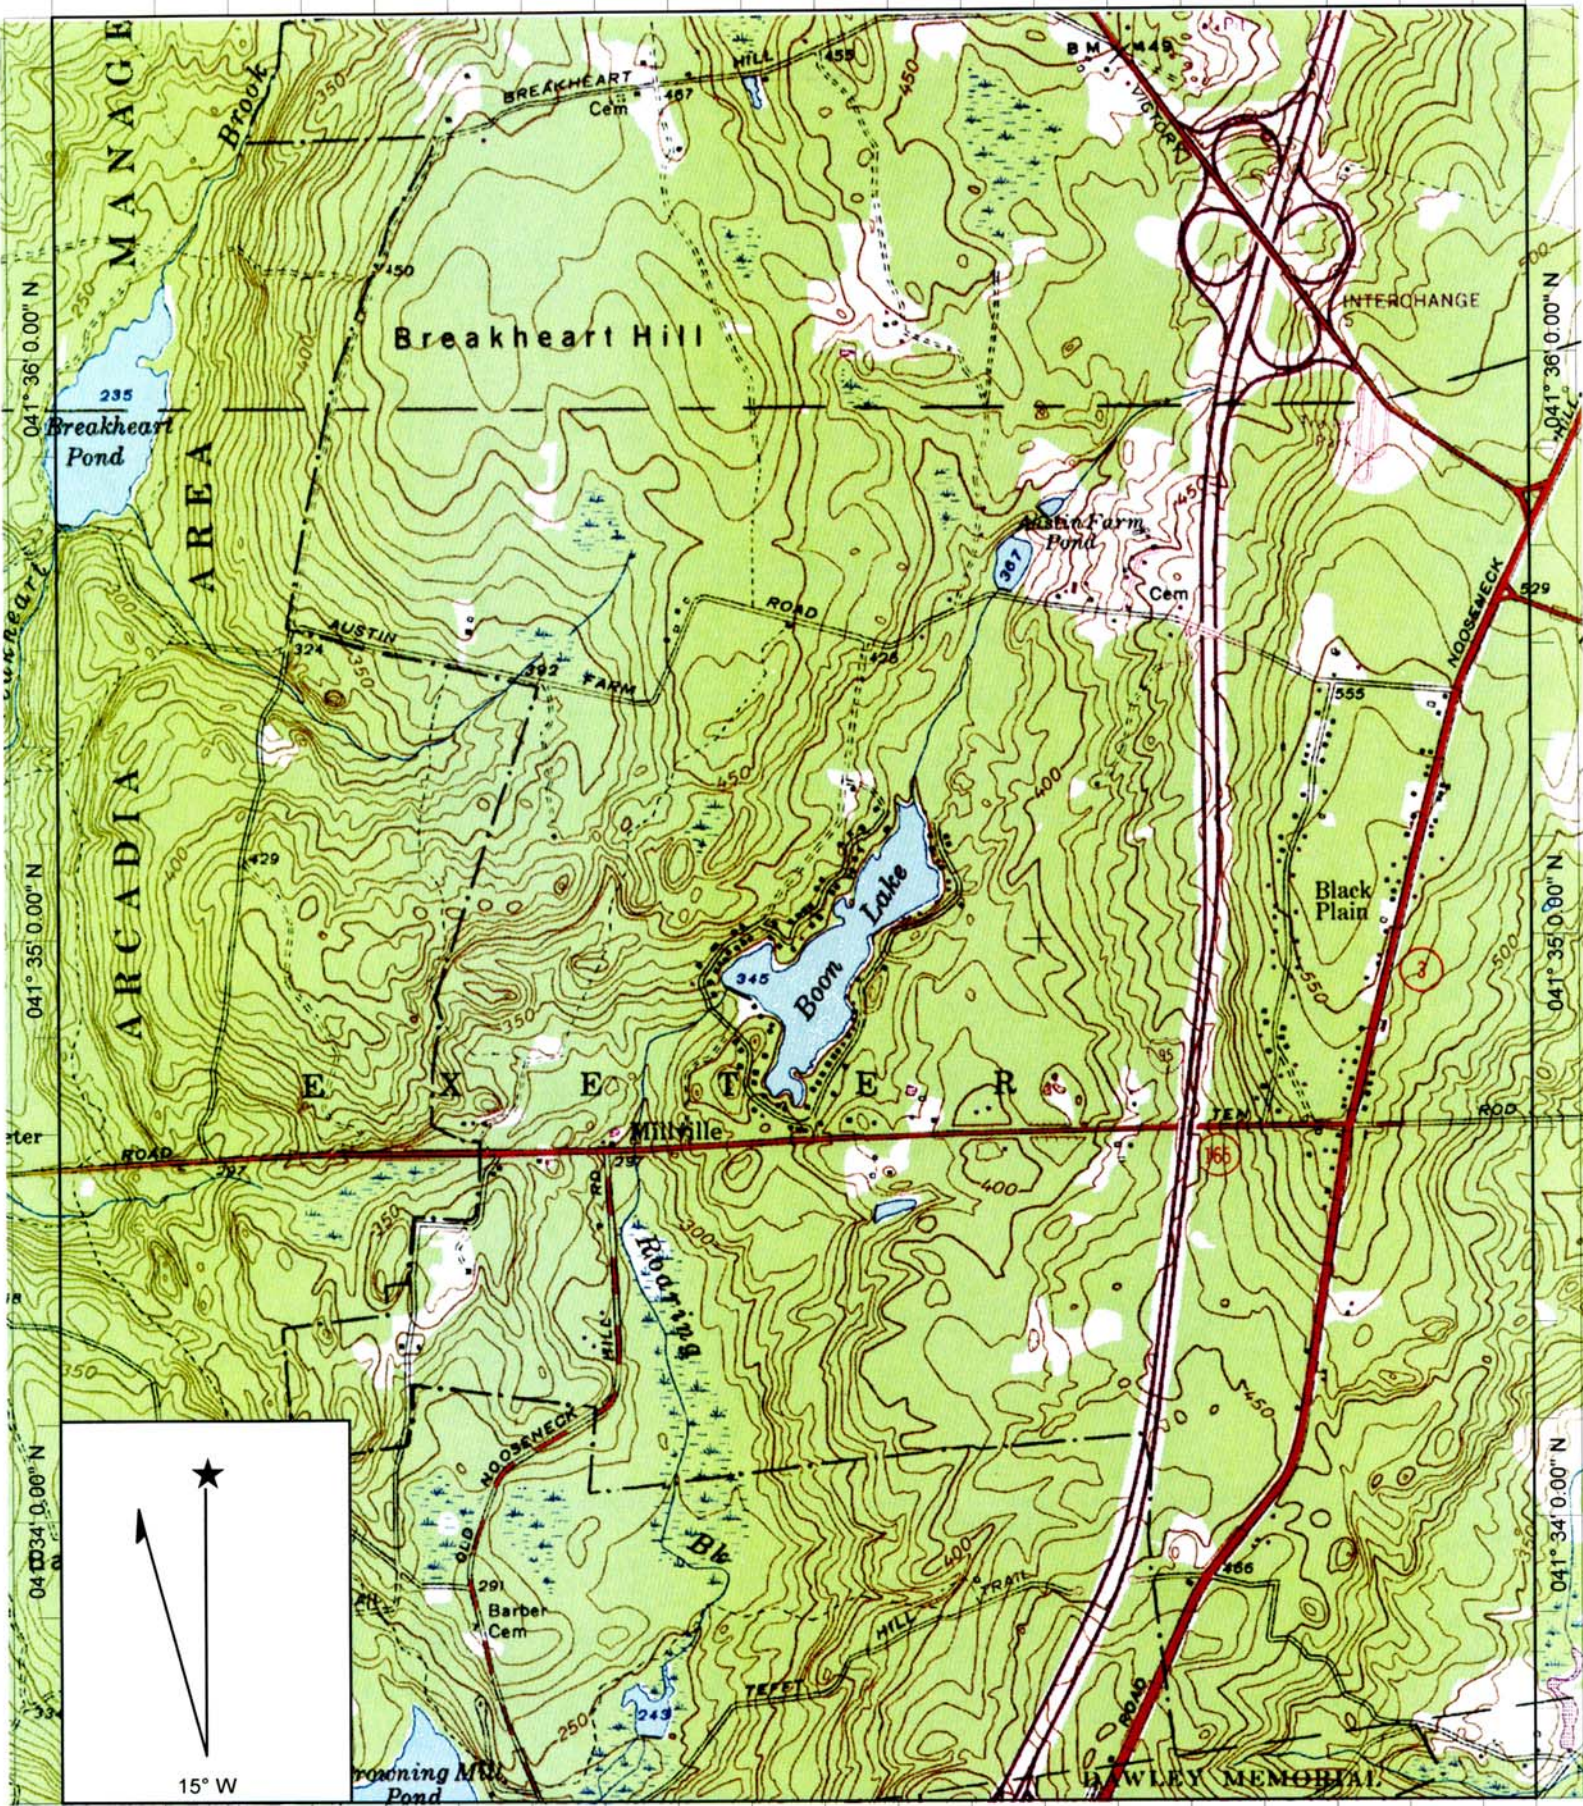

071° 41' 0.00" W

071° 40' 0.00" W

071° 39' 0.00" W

Name: HOPE VALLEY  
 Date: 1/29/2010  
 Scale: 1 inch equals 2000 feet

Location: 041° 35' 03.0" N 071° 40' 33.3" W  
 Caption: Boone Lake - Exeter, RI